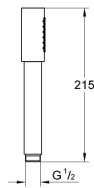

26 465 DA0 RAINSHOWER AQUA STICK HAND SHOWER 1 SPRAY

PRODUCT DESCRIPTION

- Colour: warm sunset
- Normal spray
- material: metal
- GROHE Water Saving 6.6 l/min flow limiter
- GROHE DreamSpray perfect spray pattern
- GROHE Long-Life finish
- SpeedClean anti-limescale system
- Inner WaterGuide for a longer life
- Universal Mounting System. Fits all standard shower hoses

26 465 DA0 RAINSHOWER AQUA STICK HAND SHOWER 1 SPRAY

26 465 DA0 RAINSHOWER AQUA STICK HAND SHOWER 1 SPRAY

SPARE PARTS, May 2017 – now

1: Strainer (Spare part-nr. 0700200M)