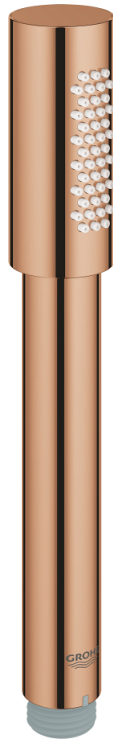

26 465 DA0 RAINSHOWER AQUA STICK HAND SHOWER 1 SPRAY

PRODUCT DESCRIPTION

- Colour: warm sunset
- Normal spray
- material: metal
- GROHE Water Saving 6.6 l/min flow limiter
- GROHE DreamSpray perfect spray pattern
- GROHE Long-Life finish
- SpeedClean anti-limescale system
- Inner WaterGuide for a longer life
- Universal Mounting System. Fits all standard shower hoses

26 465 DA0 RAINSHOWER AQUA STICK HAND SHOWER 1 SPRAY

26 465 DA0 RAINSHOWER AQUA STICK HAND SHOWER 1 SPRAY

SPARE PARTS, May 2017 – now

1: Strainer (Spare part-nr. 0700200M)