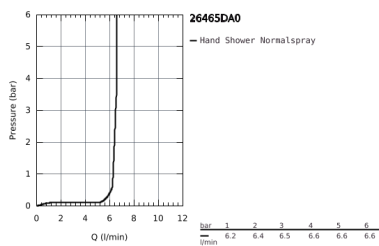

26 465 DA0 RAINSHOWER AQUA STICK HAND SHOWER 1 SPRAY

PRODUCT DESCRIPTION

- Colour: warm sunset
- Normal spray
- material: metal
- GROHE Water Saving 6.6 l/min flow limiter
- GROHE DreamSpray perfect spray pattern
- GROHE Long-Life finish
- SpeedClean anti-limescale system
- Inner WaterGuide for a longer life
- Universal Mounting System. Fits all standard shower hoses