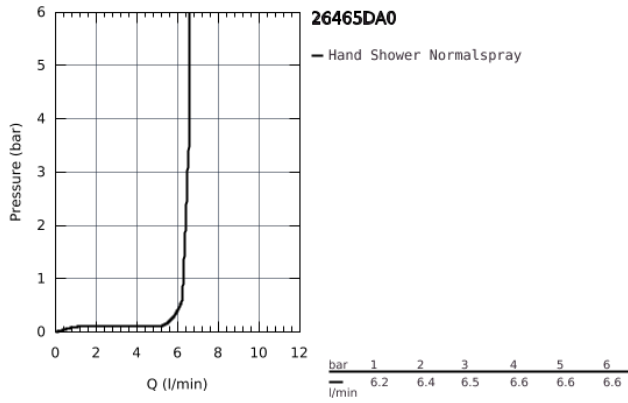

26 465 DA0 RAINSHOWER AQUA STICK HAND SHOWER 1 SPRAY

PRODUCT DESCRIPTION

- Colour: warm sunset
- Normal spray
- material: metal
- GROHE Water Saving 6.6 l/min flow limiter
- GROHE DreamSpray perfect spray pattern
- GROHE Long-Life finish
- SpeedClean anti-limescale system
- Inner WaterGuide for a longer life
- Universal Mounting System. Fits all standard shower hoses

26 465 DA0 RAINSHOWER AQUA STICK HAND SHOWER 1 SPRAY

26 465 DA0 RAINSHOWER AQUA STICK HAND SHOWER 1 SPRAY

SPARE PARTS, May 2017 – now

1: Strainer (Spare part-nr. 0700200M)