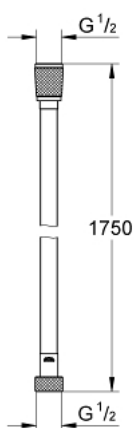

## 28 388 DA1 SILVERFLEX SHOWER HOSE

### PRODUCT DESCRIPTION

- Colour: warm sunset
- 1750 mm
- smooth surface for easy cleaning
- Rotation cone for TwistStop function
- pressure resistance up to 5 bar
- tensile strength 500 N
- heat resistance 70°C
- AntiFold bendproof
- universal connection G 1/2" x 1/2"
- GROHE ProGrip with knurl structure
- GROHE Long-Life finish