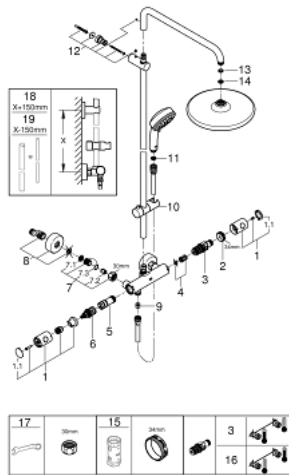

26 670 000 TEMPESTA COSMOPOLITAN SYSTEM 250 SHOWER SYSTEM WITH SAFETY MIXER FOR WALL MOUNTING

SPARE PARTS, February 2019 – now

- 1: Metal handle 1/2" (Spare part-nr. 47984000)
- 1.1: Cover cap (Spare part-nr. 6458500M)
- 2: Fitting ring (Spare part-nr. 47743000)
- 3: Thermostatic compact cartridge 1/2" (Spare part-nr. 47439000)
- 4: Buffer (Spare part-nr. 47398000)
- 5: Water flow (Spare part-nr. 47751000)
- 6: Aquadimmer (Spare part-nr. 12433000)
- 7: Non-return valve (Spare part-nr. 47189000)
- 7.1: Dirt strainer (Spare part-nr. 0726400M)
- 7.2: Non-return valve (Spare part-nr. 08565000)
- 7.3: O-ring $\varnothing 17 \times \varnothing 2$ (Spare part-nr. 0305500M)
- 8: S-union (Spare part-nr. 12662000)
- 9: Non-return valve (Spare part-nr. 08565000)
- 10: Glider (Spare part-nr. 12140000)
- 11: Dirt strainer (Spare part-nr. 0700200M)
- 12: Shower bar holder (Spare part-nr. 48423000)
- 13: Fibre seal dia. $\varnothing 18.5 \times \varnothing 12 \times 2$ (Spare part-nr. 0138900M)
- 14: Dirt strainer (Spare part-nr. 48007000)
- 15: Socket Spanner (Spare part-nr. 19332000)*
- 16: GROHE TurboStat cartridge 1/2" (Spare part-nr. 47175000)*
- 17: Special spanner (Spare part-nr. 19377000)*
- 18: Shower system pipe for retrofitting (Spare part-nr. 48053000)*
- 19: Shower system pipe for retrofitting (Spare part-nr. 48054000)*