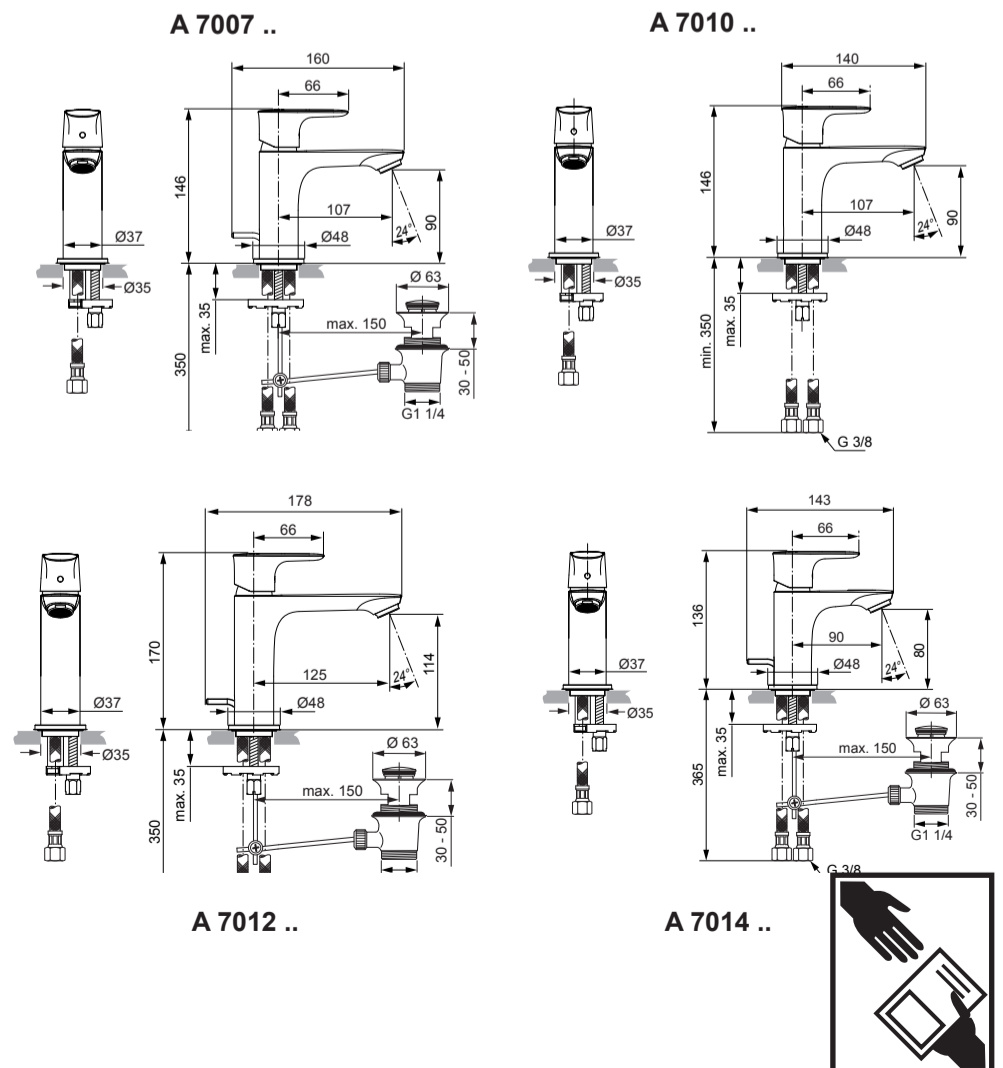

Ideal Standard International NV
Corporate Village - Gent Building
Da Vincilaan 2
1935 Zaventem
Belgium

www.idealstandardinternational.com