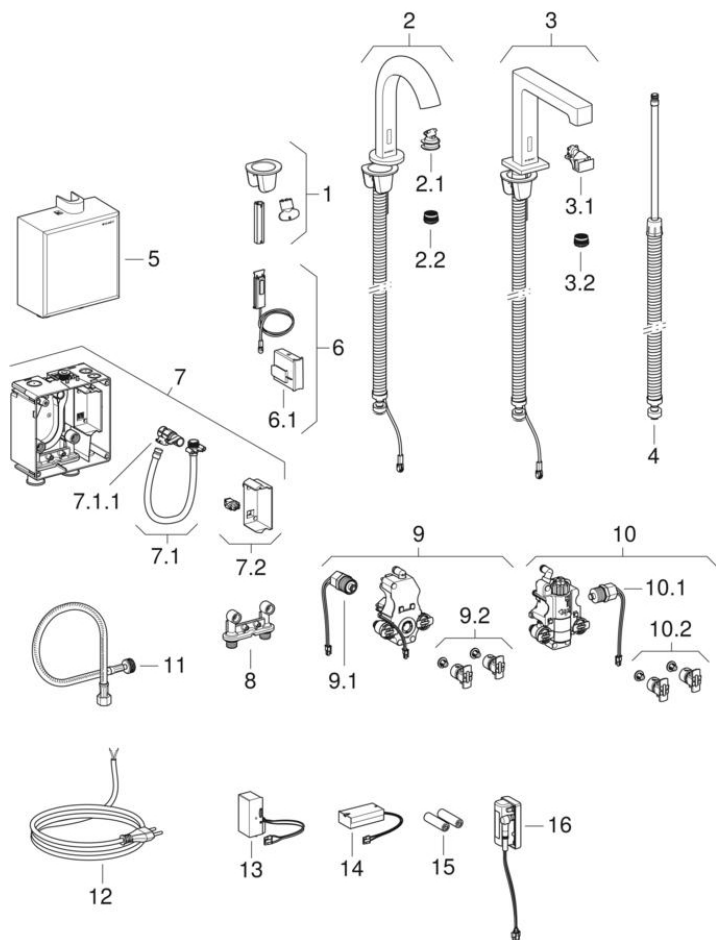

**Washbasin taps, deck-mounted, with exposed function box**

2017 -

**Brand** Geberit

**Type** Brenta, Piave

**Characteristics**

Year of manufacture from

2017

**Valid for articles**

#	Art. no.	Description	Replacement for	Remarks
1	243.666.00.1	Geberit fastening material for Piave and Brenta washbasin taps, deck-mounted		
2	243.667.21.1	Geberit Piave washbasin tap, deck-mounted: bright chrome-plated		
2.1	243.669.00.1	Geberit retainer for tap aerator, for washbasin tap Piave		
2.2 / 3.2	243.625.00.1	Geberit tap aerator for Piave and Brenta washbasin taps: Flow rate=5.0l/min, Model=rigid		
2.2 / 3.2	243.635.00.1	Geberit tap aerator for Piave and Brenta washbasin taps: Flow rate=5.0l/min, Model=swivelling		
2.2 / 3.2	243.636.00.1	Geberit tap aerator for Piave and Brenta washbasin taps: Flow rate=3.8l/min, Model=rigid		
2.2 / 3.2	243.637.00.1	Geberit tap aerator for Piave and Brenta washbasin taps: Flow rate=1.9l/min, Model=rigid		
2.2 / 3.2	243.638.00.1	Geberit tap aerator for Piave and Brenta washbasin taps: Flow rate=1.3l/min, Model=rigid		
3	243.668.21.1	Geberit Brenta washbasin tap, deck-mounted: bright chrome-plated		
3.1	243.670.00.1	Geberit retainer for tap aerator, for washbasin tap Brenta		
4	243.671.00.1	Geberit hose, complete, for Piave and Brenta washbasin taps, deck-mounted		
5	243.665.00.1	Geberit cover for exposed function box, for Piave and Brenta washbasin taps, deck-mounted		
6	244.618.00.1	Geberit set control electronics for Piave and Brenta washbasin taps, deck-mounted	243.672.00.1	
6.1	243.689.00.1	Geberit control for Piave and Brenta washbasin taps		