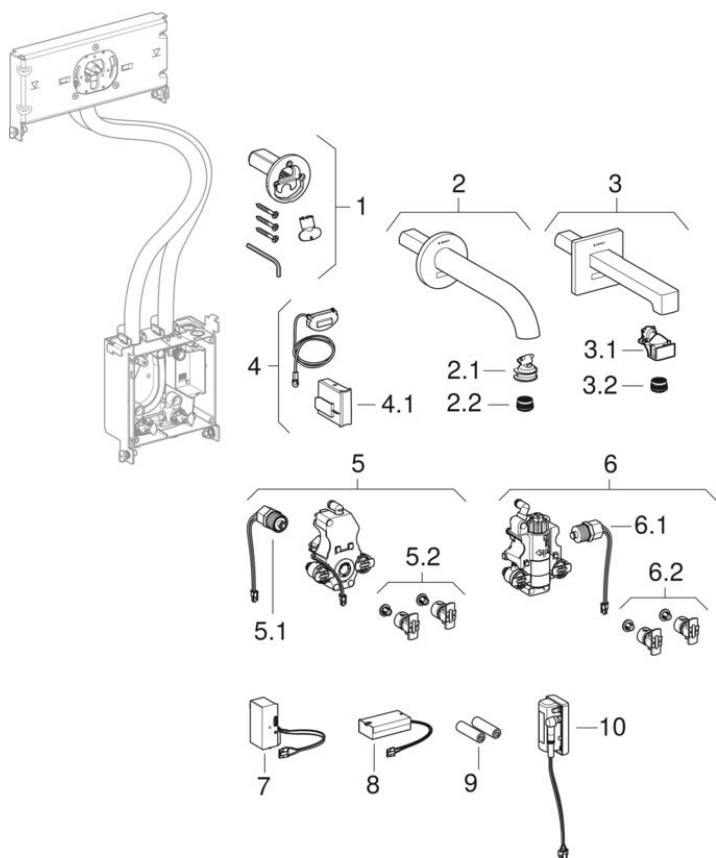

Washbasin taps, wall-mounted, for concealed function box

2017 -

Brand Geberit

Type Brenta, Piave

Characteristics

Year of manufacture from | 2017

Valid for articles

116.262.21.5	116.282.21.5	116.272.21.5	116.292.21.5
116.267.21.1	116.268.21.1	116.287.21.1	116.288.21.1
116.297.21.1	116.278.21.1	116.277.21.1	116.298.21.1
116.274.21.1	116.275.21.1	116.276.21.1	116.281.21.1
116.282.21.1	116.283.21.1	116.284.21.1	116.285.21.1
116.286.21.1	116.291.21.1	116.292.21.1	116.293.21.1
116.294.21.1	116.295.21.1	116.296.21.1	116.261.21.1
116.262.21.1	116.263.21.1	116.264.21.1	116.265.21.1
116.266.21.1	116.271.21.1	116.272.21.1	116.273.21.1

Related spare parts

- Geberit GIS crossbars for wall-mounted tap with concealed function box

#	Art. no.	Description	Replacement for	Remarks
1	243.681.00.1	Geberit wall fixing for Piave and Brenta washbasin taps, wall-mounted		
2	243.676.21.1	Geberit Piave washbasin tap, wall-mounted: bright chrome-plated, L=17cm		
2	243.677.21.1	Geberit Piave washbasin tap, wall-mounted: bright chrome-plated, L=22cm		
2.1	243.669.00.1	Geberit retainer for tap aerator, for washbasin tap Piave		
2.2 / 3.2	243.625.00.1	Geberit tap aerator for Piave and Brenta washbasin taps: Flow rate=5.0l/min, Model=rigid		
2.2 / 3.2	243.635.00.1	Geberit tap aerator for Piave and Brenta washbasin taps: Flow rate=5.0l/min, Model=swivelling		
2.2 / 3.2	243.636.00.1	Geberit tap aerator for Piave and Brenta washbasin taps: Flow rate=3.8l/min, Model=rigid		
2.2 / 3.2	243.637.00.1	Geberit tap aerator for Piave and Brenta washbasin taps: Flow rate=1.9l/min, Model=rigid		
2.2 / 3.2	243.638.00.1	Geberit tap aerator for Piave and Brenta washbasin taps: Flow rate=1.3l/min, Model=rigid		
3	243.678.21.1	Geberit Brenta washbasin tap, wall-mounted: bright chrome-plated, L=17cm		
3	243.679.21.1	Geberit Brenta washbasin tap, wall-mounted: bright chrome-plated, L=22cm		
3.1	243.670.00.1	Geberit retainer for tap aerator, for washbasin tap Brenta		
4	244.617.00.1	Geberit set control electronics for Piave and Brenta washbasin taps, wall-mounted	243.680.00.1	
4.1	243.689.00.1	Geberit control for Piave and Brenta washbasin taps