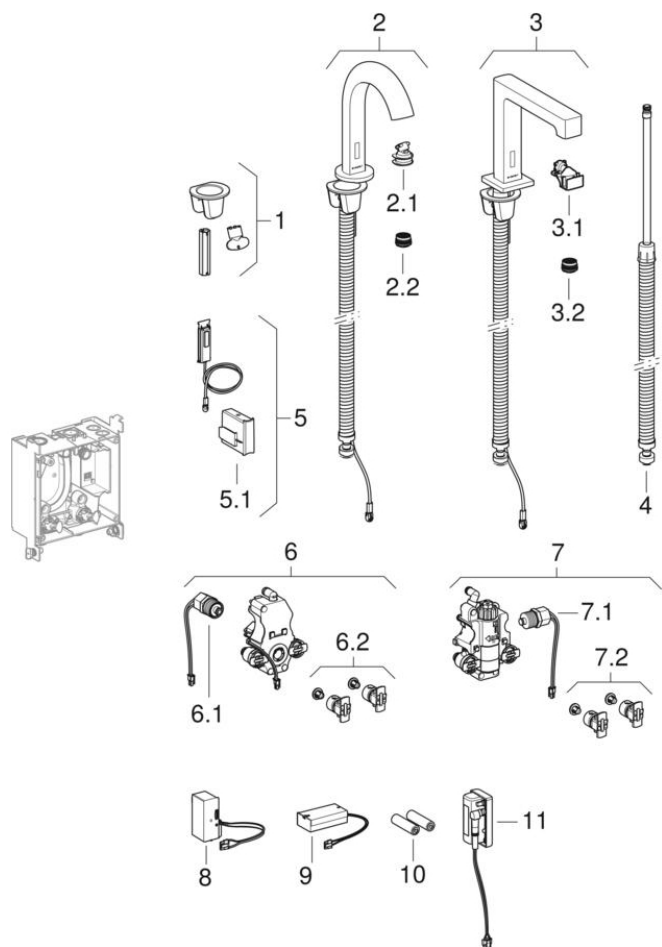

**Washbasin taps, deck-mounted, for concealed function box**

2017 -

**Brand** Geberit

**Type** Brenta, Piave

**Characteristics**

Year of manufacture from | 2017

**Valid for articles**

116.184.21.5	116.194.21.5	116.192.21.5	116.182.21.5
116.187.21.1	116.188.21.1	116.197.21.1	116.198.21.1
116.181.21.1	116.182.21.1	116.183.21.1	116.184.21.1
116.185.21.1	116.186.21.1	116.191.21.1	116.192.21.1
116.193.21.1	116.194.21.1	116.195.21.1	116.196.21.1

**Related spare parts**

- Geberit GIS crossbars for deck-mounted tap with concealed function box

#	Art. no.	Description	Replacement for	Remarks
1	243.666.00.1	Geberit fastening material for Piave and Brenta washbasin taps, deck-mounted		
2	243.667.21.1	Geberit Piave washbasin tap, deck-mounted: bright chrome-plated		
2.1	243.669.00.1	Geberit retainer for tap aerator, for washbasin tap Piave		
2.2 / 3.2	243.625.00.1	Geberit tap aerator for Piave and Brenta washbasin taps: Flow rate=5.0l/min, Model=rigid		
2.2 / 3.2	243.635.00.1	Geberit tap aerator for Piave and Brenta washbasin taps: Flow rate=5.0l/min, Model=swivelling		
2.2 / 3.2	243.636.00.1	Geberit tap aerator for Piave and Brenta washbasin taps: Flow rate=3.8l/min, Model=rigid		
2.2 / 3.2	243.637.00.1	Geberit tap aerator for Piave and Brenta washbasin taps: Flow rate=1.9l/min, Model=rigid		
2.2 / 3.2	243.638.00.1	Geberit tap aerator for Piave and Brenta washbasin taps: Flow rate=1.3l/min, Model=rigid		
3	243.668.21.1	Geberit Brenta washbasin tap, deck-mounted: bright chrome-plated		
3.1	243.670.00.1	Geberit retainer for tap aerator, for washbasin tap Brenta		
4	243.671.00.1	Geberit hose, complete, for Piave and Brenta washbasin taps, deck-mounted		
5	244.618.00.1	Geberit set control electronics for Piave and Brenta washbasin taps, deck-mounted	243.672.00.1	
5.1	243.689.00.1	Geberit control for Piave and Brenta washbasin taps		
6	243.683.00.1	Geberit functional unit without generator, for Piave and Brenta washbasin taps: Mixer=with mixer		