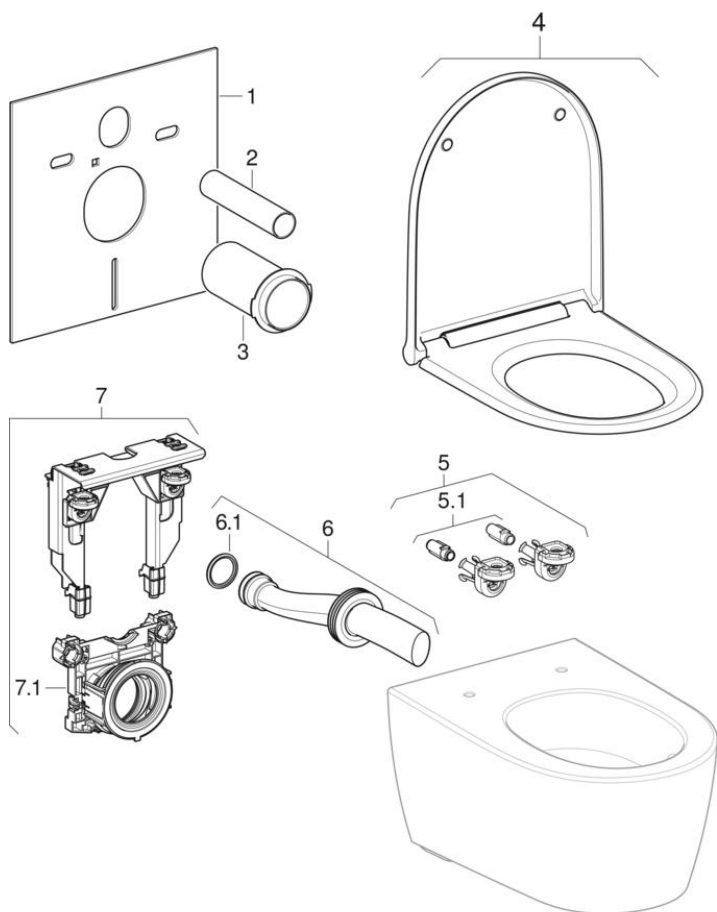

Wall-hung WCs (Geberit ONE)

2019 -

Series ONE

Characteristics

Year of manufacture from

2019

Valid for articles

500.202.JT.1 500.201.01.1 500.202.01.1

Related spare parts

- WC seats (Geberit ONE)

#	Art. no.	Description	Replacement for
1	156.050.00.1	Geberit sound insulation set for wall-hung WC	
2	243.981.00.1	Geberit ONE flush bend extension	
3	243.980.00.1	Straight connector for Geberit ONE wall-hung WC	
4	243.989.11.2	Geberit ONE WC seat: Soft-closing mechanism =yes, Quick-release hinges=yes, Fastening=from above, white alpine	243.989.11.1
4	243.989.21.2	Geberit ONE WC seat: Soft-closing mechanism =yes, Quick-release hinges=yes, Fastening=from above, bright chrome-plated	243.989.21.1
4	SPT_2593211	WC seats (Geberit ONE)	
5	243.978.00.1	Geberit fastening material for wall-hung WC type EFF3	243.501.00.1
5.1	243.979.00.1	Geberit Long nut for bayonet drive for wall-hung WC type EFF3	
6	243.983.00.1	Geberit ONE inlet bend	
6.1	362.771.00.1	Geberit lip seal for flush pipe: d=45mm	
7	243.889.00.1	Geberit ONE supporting frame, complete	
7.1	243.984.00.1	Geberit ONE straight connector holder	