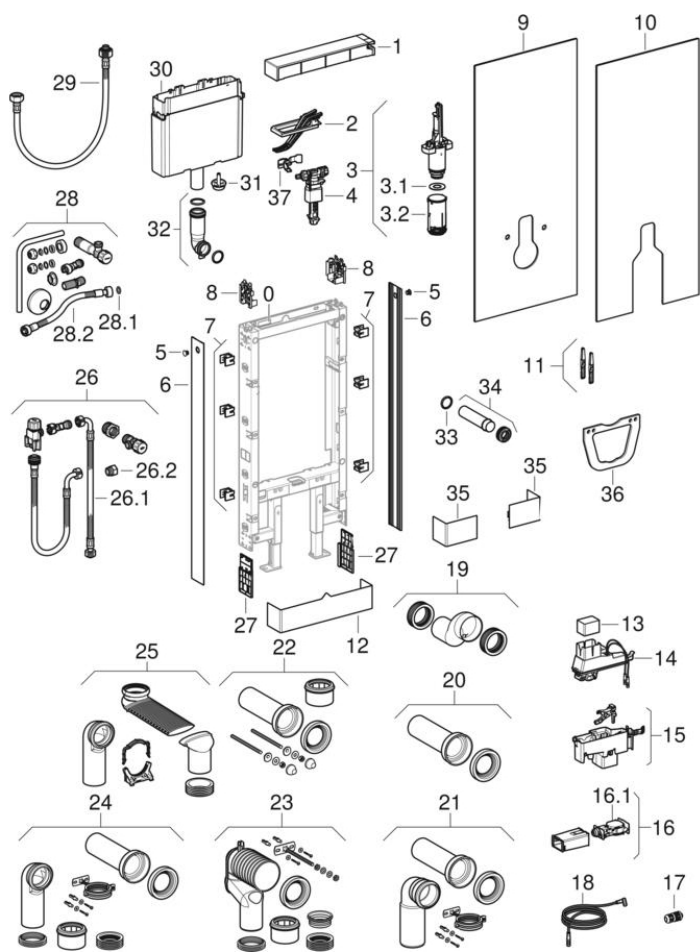

Geberit Monolith sanitary modules for floor-standing WC and wall-hung WC, 114 cm

2016 -

Characteristics

Year of manufacture from | 2016

Valid for articles

131.031.JK.5	131.031.JL.5	131.033.JK.5	131.033.JL.5
131.231.JK.5	131.231.JL.5	131.233.JL.5	131.233.JK.5
131.031.JV.5	131.033.JV.5	131.231.JV.5	131.233.JV.5
131.194.00.1	131.195.00.1	131.196.00.1	131.197.00.1
131.031.00.5	131.033.00.5	131.231.00.5	131.233.00.5
131.031.SJ.6	131.033.SJ.6	131.231.SJ.6	131.233.SJ.6
131.069.SJ.6	131.068.SJ.6	131.031.SI.5	131.031.SJ.5
131.031.SQ.5	131.033.SI.5	131.033.SJ.5	131.033.SQ.5
131.231.SI.5	131.231.SJ.5	131.231.SQ.5	131.233.SI.5
131.233.SJ.5	131.233.SQ.5	131.031.TG.5	131.033.TG.5
131.231.TG.5	131.233.TG.5	131.068.SI.5	131.068.SJ.5
131.068.SQ.5	131.068.TG.5	131.069.SQ.5	

#	Art. no.	Description	Replacement for	Remarks
1	244.937.00.1	Cistern lid for Geberit Monolith sanitary module for WC: black chrome / aluminium brushed		
1	244.938.00.1	Cistern lid for Geberit Monolith Plus sanitary module for WC: black chrome / aluminium brushed		
1	243.440.TA.1	Cistern lid for Geberit Monolith sanitary module for WC: aluminium brushed	242.386.TA.1	
1	242.972.TA.1	Cistern lid for Geberit Monolith Plus sanitary module for WC: aluminium brushed		Up to year of manufacture 2017
1	243.448.TA.1	Cistern lid for Geberit Monolith Plus sanitary module for WC: aluminium brushed		
2	242.387.00.1	Actuation lever with console bracket, for Geberit Monolith sanitary module for WC		
3	242.389.00.1	Flush valve for Geberit Monolith sanitary module for WC		
3.1	816.418.00.1	Geberit flat gasket for flush valve for exposed and concealed cistern: d=63mm, di=32mm		
3.2	243.293.00.1	Basket for flush valve, for Geberit Monolith sanitary module		
4	242.388.00.1	Geberit Type 380 fill valve, lateral water supply connection, 3/8", brass nipple		
4	SPT_461085	Fill valves type 380, lateral water supply connection		
5	131.112.TA.1	Set of fixing bolts made of aluminium, for Geberit Monolith side cladding (2 pc.): aluminium brushed