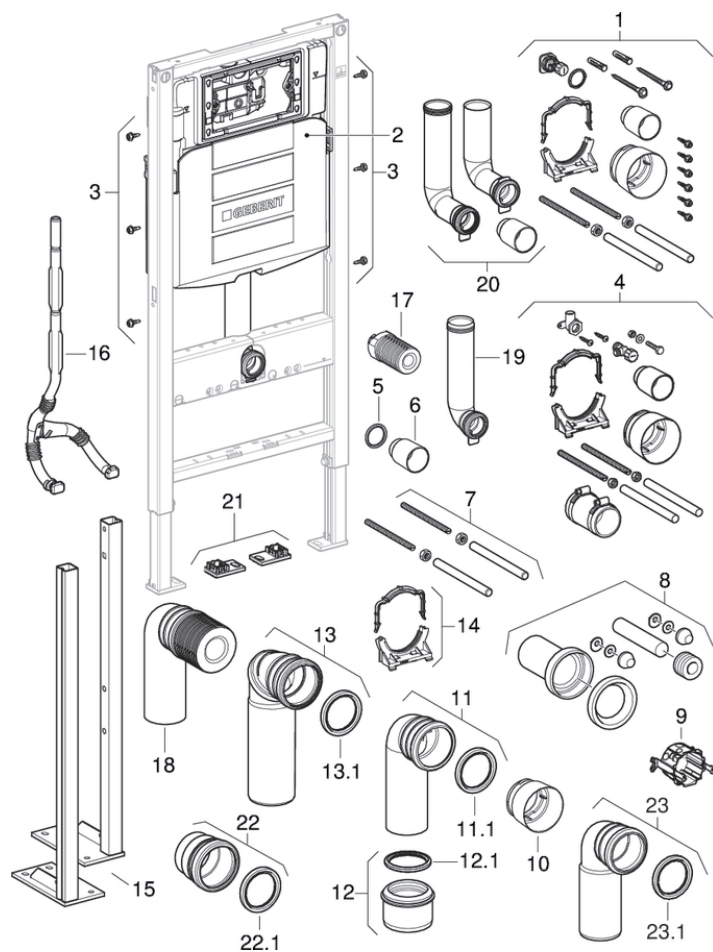

**Geberit Duofix elements for wall-hung WC, with Sigma concealed cistern 12 cm (UP320)**

2002 -

**Type** Samba, Sigma 12 cm

**Characteristics**

Year of manufacture from	2002
Range	UP320

**Valid for articles**

#	Art. no.	Description	Replacement for	Remarks
1	241.869.00.1	Installation accessories for Geberit Duofix element for wall-hung WC, with Sigma concealed cistern 12 cm		
2	SPT_461050	Sigma concealed cisterns 12 cm (UP320)		
3	111.892.00.1	Geberit Duofix hexagon head setscrew with crosshead, self-cutting		Multipack
5	362.771.00.1	Geberit lip seal for flush pipe: d=45mm		
6	362.796.92.1	Geberit protection plug: d=44.6mm		
7	240.189.00.1	Geberit set of threaded rods M12 (2 pc.)		
8	152.426.11.1	Geberit connection set for wall-hung WC, length 18.5 cm: d=90mm, d1=45mm, white alpine		
8	152.426.46.1	Geberit connection set for wall-hung WC, length 18.5 cm: d=90mm, d1=45mm, matt chrome-plated		
8	SPT_461591	Connector sets for floor-standing WC and wall-hung WC		
9	241.302.00.1	Geberit housing for electric socket, for power supply unit		Suitable for odour extraction with filtration
10	366.820.92.1	Geberit protective cap: d=90mm, DN=90		
11	366.061.16.1	Geberit HDPE connection bend 90° for wall-hung WC: d=90mm, d1=90mm		