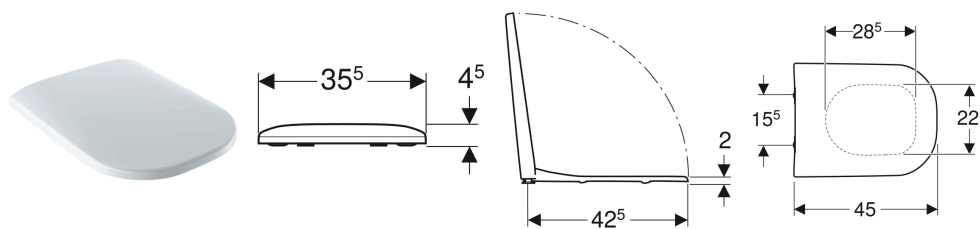

Geberit Smyle WC seat, angular edge

- Overlapping WC lid
- Angular edges

Product material	Duroplast
Fastening distance	15.5 cm

	Colour / surface	Quick-release hinges	Soft-closing mechanism	Fastening	Hinge material
500.233.01.1	white	no	yes	from above	Brass chrome-plated
500.234.01.1	white	no	no	from above	Brass chrome-plated