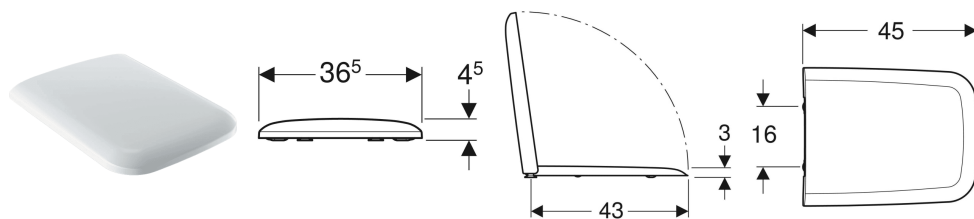

**Geberit iCon Square WC seat**

- Overlapping WC lid

Product material	Duroplast
Fastening distance	16 cm

	Colour / surface	Quick-release hinges	Soft-closing mechanism	Fastening	Hinge material
500.837.01.1	white	yes	yes	from above	Brass chrome-plated
571910000	white	no	yes	from above	Brass chrome-plated
571900000	white	no	no	from above	Brass chrome-plated