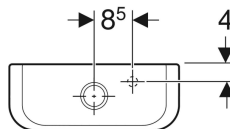

**Geberit iCon Square exposed cistern, close-coupled, dual flush, lateral or bottom water supply connection**

- For water supply connections 3/8"
- For close-coupled installation
- Dual flush
- Water supply connection on the left/right or bottom

- Type 1, full flush volume 6 l, in accordance with EN 997

Flush volume, factory setting	6 and 3 l
Flush volume small, adjustment range	3 / 4 l
Product material	Vitreous china

- Mechanism

	Colour / surface	B	H	T
228950000	white	37.5 cm	42.5 cm	14.5 cm