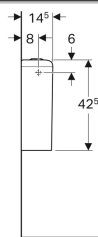

**Geberit iCon Square exposed cistern, close-coupled, dual flush, lateral or bottom water supply connection**

- For water supply connections 3/8"
- For close-coupled installation
- Dual flush
- Water supply connection on the left/right or bottom

- Type 1, full flush volume 6 l, in accordance with EN 997

Flush volume, factory setting	6 and 3 l
Flush volume small, adjustment range	3 / 4 l
Product material	Vitreous china

- Mechanism

	Colour / surface	B	H	T
228950000	white	37.5 cm	42.5 cm	14.5 cm