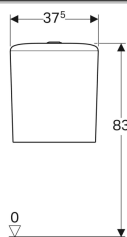

**Geberit iCon Square exposed cistern, close-coupled, dual flush, lateral or bottom water supply connection**

- For water supply connections 3/8"
- For close-coupled installation
- Dual flush
- Water supply connection on the left/right or bottom

- Type 1, full flush volume 6 l, in accordance with EN 997

Flush volume, factory setting	6 and 3 l
Flush volume small, adjustment range	3 / 4 l
Product material	Vitreous china

- Mechanism

	Colour / surface	B	H	T
228950000	white	37.5 cm	42.5 cm	14.5 cm