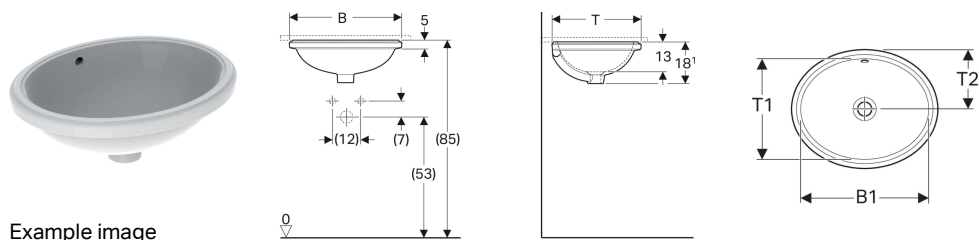

## Geberit VariForm under-countertop washbasin, oval

Example image

### Application purposes

- For mounting on washtops from below

### Technical data

Product material | Vitreous china

- Template

Art. no.	Colour / surface	Tap hole	Overflow	B	B1	H	T	T1	T2
500.748.01.2	white	without	visible	49.5 cm	42 cm	18 cm	42 cm	33 cm	21.5 cm
500.750.01.2	* white	without	without	49.5 cm	42 cm	18 cm	42 cm	33 cm	21.5 cm
500.752.01.2	white	without	visible	56 cm	50 cm	18 cm	46 cm	40 cm	23 cm
500.754.01.2	* white	without	without	56 cm	50 cm	18 cm	46 cm	40 cm	23 cm