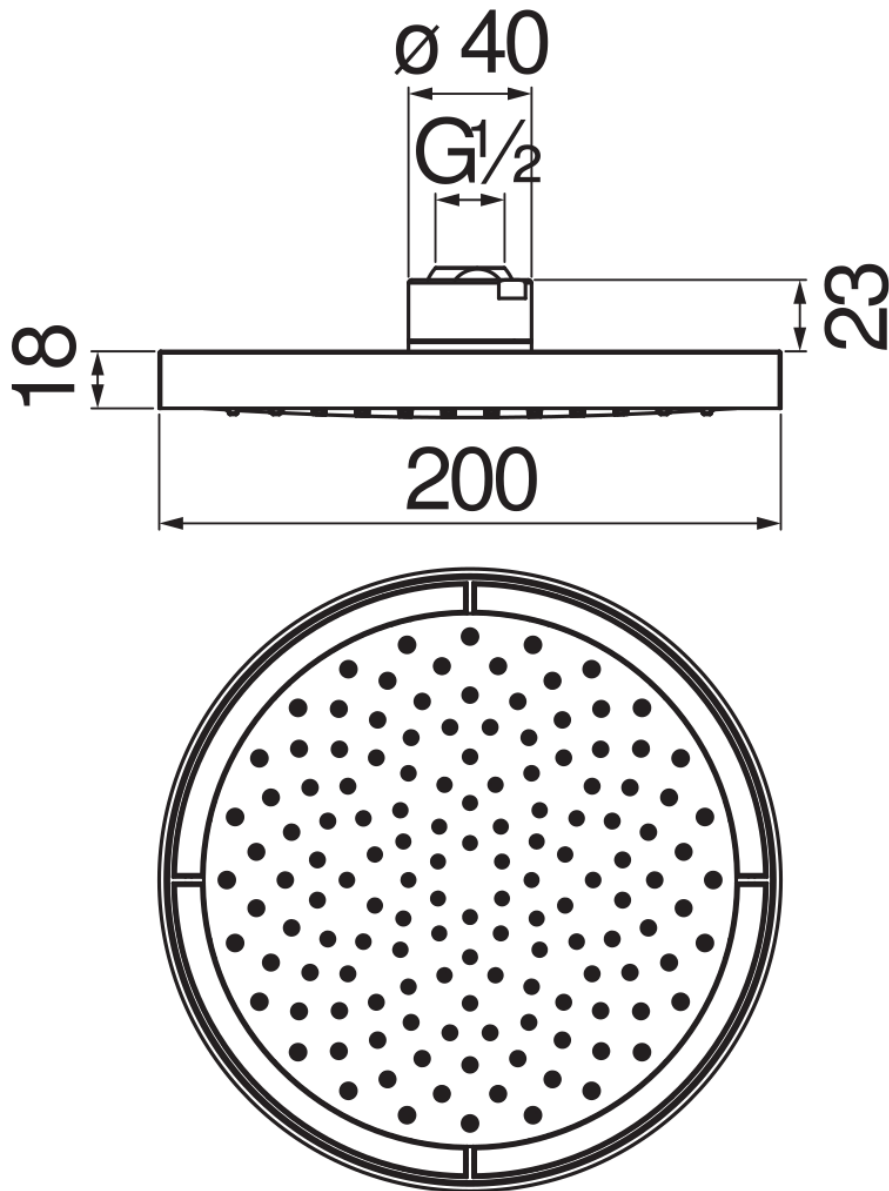

SPECIFICATIONS

Swivel shower head

Velvet black

Dimension  $\varnothing$  200 mm

Rain jet

Packaging: 24 x 25 x 8 cm / 0,0048 m<sup>3</sup> / 0,97 kg

FLOW RATE DIAGRAM: HOT/COLD WATER