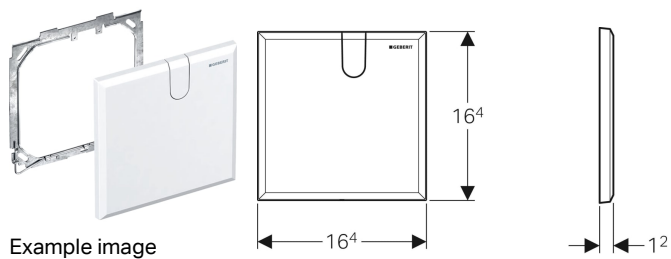

**Geberit cover plate for washbasin taps with concealed function box**

**Application purposes**

- For covering the service opening of Geberit washbasin taps with concealed function box

**Technical data**

Product material | Plastic

**Scope of delivery**

- Cover plate
- Mounting frame
- Fastening material

Art. no.	Colour / surface
116.425.11.1	white alpine