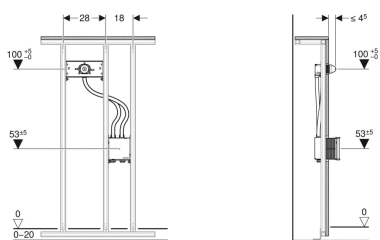

Geberit GIS crossbar for electronic wall-mounted tap with concealed function box

Example image

Application purposes

- For Geberit washbasin taps Piave and Brenta, wall-mounted, with concealed function box

Characteristics

- Premounted fastening for wall-mounted tap

Scope of delivery

- Protection box with cover, for concealed housing

- Water supply connection compatible with MasterFix and MeplaFix
- Water supply connection on the bottom of concealed housing
- Concealed housing for Geberit washbasin tap, wall-mounted, for concealed function box, premounted
- Premounted connection pipes between concealed housing and fastening for wall-mounted tap
- Shut-off unit integrated in the concealed housing

- Protection box for fastening of wall-mounted tap

Art. no.

461.146.00.1
