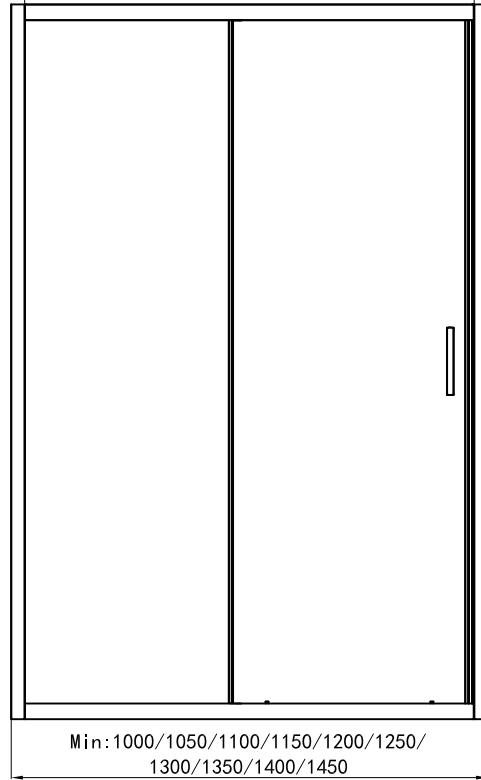

FF-512

Piccadilly

100/105/110/115/120/125/130/135/140/145x195cm

925/975/1025/1075/1125/1175/1225/1275/1325/1375

Opening: 400/425/450/475/500/525/550/575/600/625